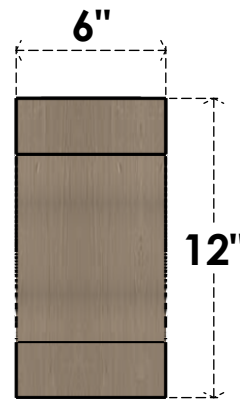

ITEM NUMBER: CORU06X18X12NEWRCPR

6"W X 18"D X 12"H SERIES 3 CLASSIC NEWPORT ROUGH CEDAR
TIMBERTHANE FAUX WOOD CORBEL, PRIMED

SIDE PROFILE

FRONT PROFILE

ISOMETRIC

EKENA MILLWORK
2300 WEST MAIN ST.
CLARKSVILLE, TX 75426
TOLL FREE: 866-607-0453
WWW.EKENAMILLWORK.COM