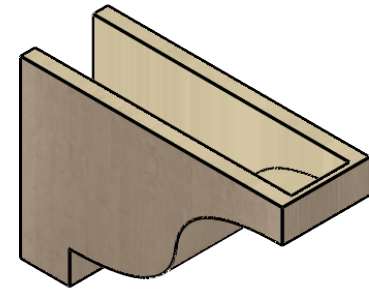

ITEM NUMBER: CORU06X18X12NEWRCPR

6"W X 18"D X 12"H SERIES 3 CLASSIC NEWPORT ROUGH CEDAR
TIMBERTHANE FAUX WOOD CORBEL, PRIMED

SIDE PROFILE

FRONT PROFILE

ISOMETRIC

EKENA MILLWORK
2300 WEST MAIN ST.
CLARKSVILLE, TX 75426
TOLL FREE: 866-607-0453
WWW.EKENAMILLWORK.COM

NOTES

1. INSTALLATION TO BE COMPLETED IN ACCORDANCE WITH MANUFACTURER'S SPECIFICATIONS.
2. DRAWING MAY NOT BE TO SCALE
3. THIS DRAWING IS INTENDED FOR DESIGN AND PLANNING PURPOSES ONLY.
4. ALL INFORMATION CONTAINED HEREIN WAS CURRENT AT THE TIME OF DEVELOPMENT BUT MUST BE REVIEWED AND APPROVED BY THE PRODUCT MANUFACTURER TO BE CONSIDERED ACCURATE.
5. TIMBERTHANE ARCHITECTURAL PRODUCTS ARE MADE FROM HIGH DENSITY URETHANE AND COME FACTORY PRIMED