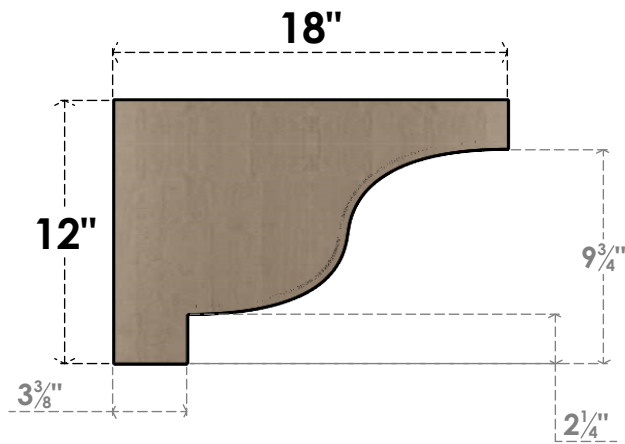

ITEM NUMBER: CORU06X18X12NEWRCPR

6"W X 18"D X 12"H SERIES 3 CLASSIC NEWPORT ROUGH CEDAR
TIMBERTHANE FAUX WOOD CORBEL, PRIMED

SIDE PROFILE

FRONT PROFILE

ISOMETRIC

EKENA MILLWORK
2300 WEST MAIN ST.
CLARKSVILLE, TX 75426
TOLL FREE: 866-607-0453
WWW.EKENAMILLWORK.COM

NOTES

1. INSTALLATION TO BE COMPLETED IN ACCORDANCE WITH MANUFACTURER'S SPECIFICATIONS.
2. DRAWING MAY NOT BE TO SCALE
3. THIS DRAWING IS INTENDED FOR DESIGN AND PLANNING PURPOSES ONLY.
4. ALL INFORMATION CONTAINED HEREIN WAS CURRENT AT THE TIME OF DEVELOPMENT BUT MUST BE REVIEWED AND APPROVED BY THE PRODUCT MANUFACTURER TO BE CONSIDERED ACCURATE.
5. TIMBERTHANE ARCHITECTURAL PRODUCTS ARE MADE FROM HIGH DENSITY URETHANE AND COME FACTORY PRIMED